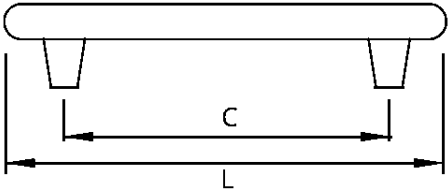

## FURNITURE FITTINGS

### Cabinet Handles

**Product Code**  
LIFH118

**Specification**  
Material: Zinc Alloy  
Finish: Polished Chrome

Code	C	L
LIFH118A	96	156
LIFH118B	128	188
LIFH118C	160	220