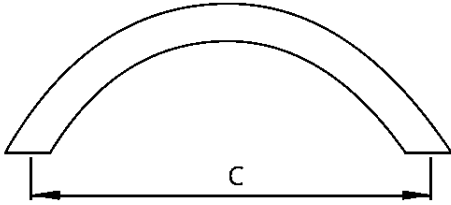

### Cabinet Handles

**Product Code**  
LIFH114

**Specification**  
Material: Zinc Alloy  
Finish: Polished Chrome

Code	DIA	C
LIFH114A	10	96
LIFH114B	10	128
LIFH114C	10	160