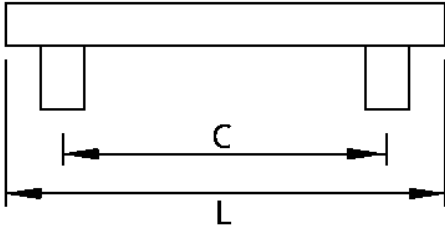

FURNITURE FITTINGS

Cabinet Handles

Product Code
LIFH111

Specification
Material: Stainless Steel
Finish: Satin Stainless Steel

Code	SQ	C	L
LIFH111A	12	96	156
LIFH111B	12	128	188
LIFH111C	12	160	220
LIFH111D	12	192	252
LIFH111E	12	224	284
LIFH111F	12	256	316
LIFH111G	12	288	348
LIFH111H	12	320	380
LIFH111I	12	352	412
LIFH111J	12	480	540