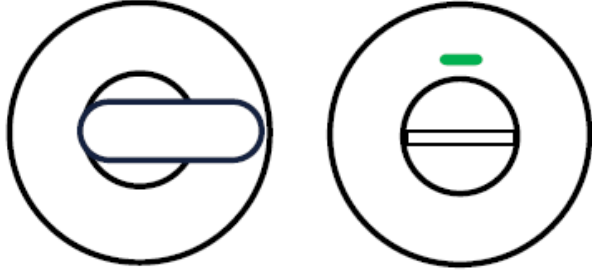

#### Specification

52mm Round / Square Thumb Turn & Emergency Release WC indicator

8mm Square spindle

Suitable up to 55mm door thickness

Manufactured from Stainless steel SS304 grade

Supplied with suitable screws and fixings

#### Finishes

SSS - Satin stainless steel

PSS - Polished stainless steel

\*Special finish available upon request subject to minimum order quantity

LIA8005R

52mm

LIA8005S

52mm