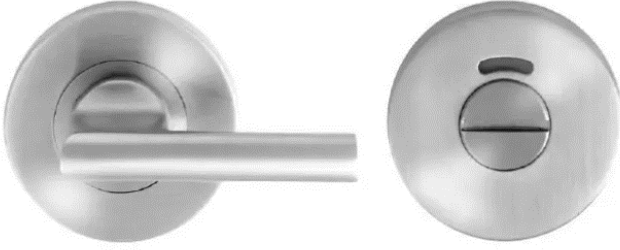

### WC Indicators

Thumb Turn & Emergency coin release with Indicator

#### Product Code

LIA8005R – Round Rose

LIA8005S – Square Rose

#### Specification

52mm Round / Square Thumb Turn & Emergency Release WC indicator

8mm Square spindle

Suitable up to 55mm door thickness

Manufactured from Stainless steel SS304 grade

Supplied with suitable screws and fixings

#### Finishes

SSS - Satin stainless steel

PSS - Polished stainless steel

\*Special finish available upon request subject to minimum order quantity

LIA8005R

52mm

LIA8005S

52mm