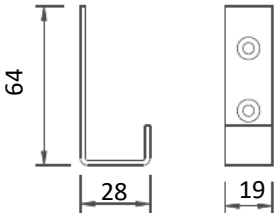

Finishes

SSS - Satin stainless steel

PSS - Polished stainless steel

*Special finish available upon request subject to minimum order quantity